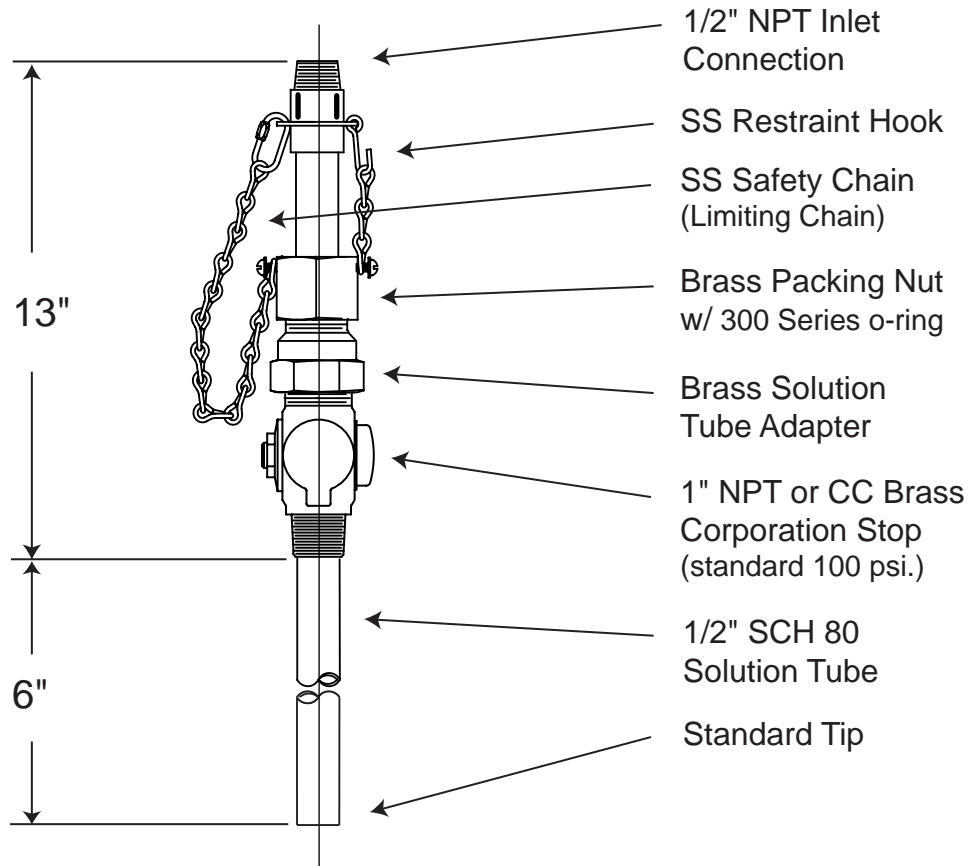

1" Corporation Stop with a 1/2" Solution Tube

RATED TO 100 PSI.

SAMPLE PART NUMBER

EB-131-B-P-6-0